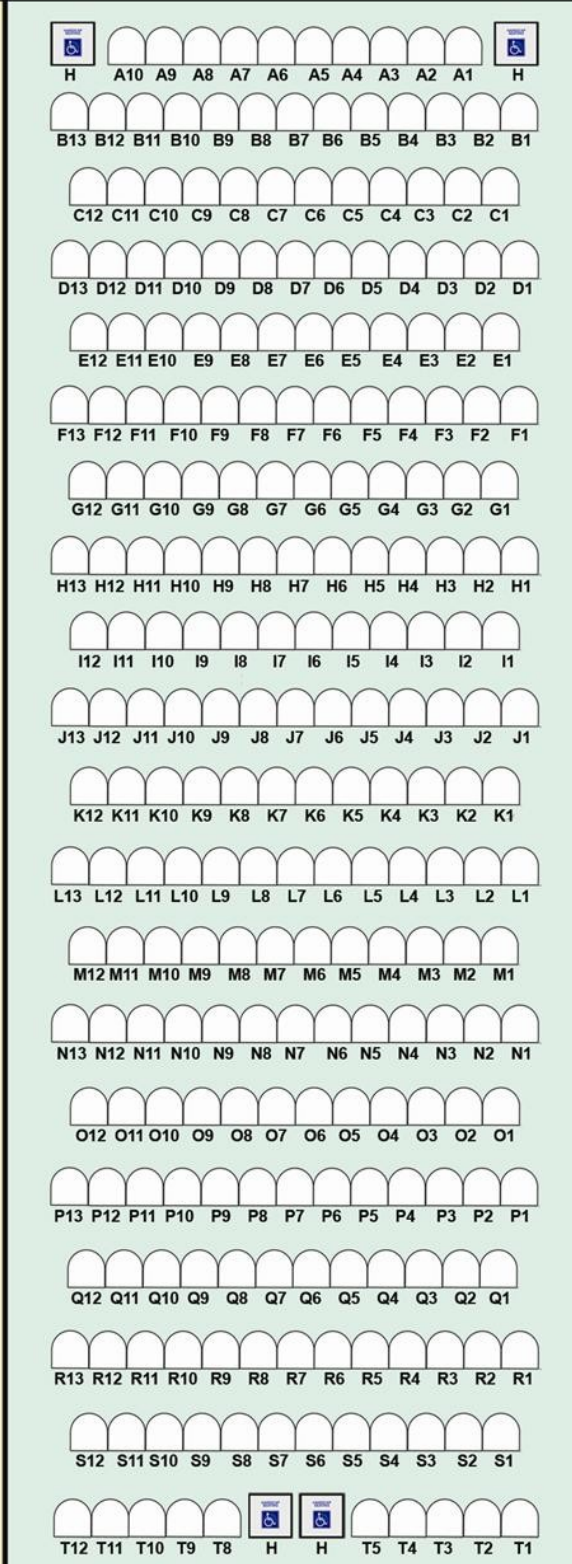

# Garner Performing Arts Center Seating

## STAGE

LEFT SECTION

CENTER SECTION

RIGHT SECTION

## LOBBY