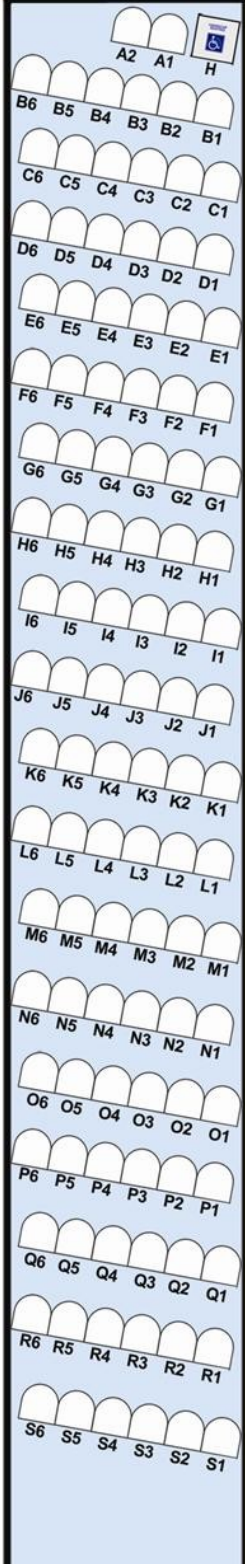

# Garner Performing Arts Center Seating

## STAGE

LEFT SECTION

CENTER SECTION

RIGHT SECTION

## LOBBY