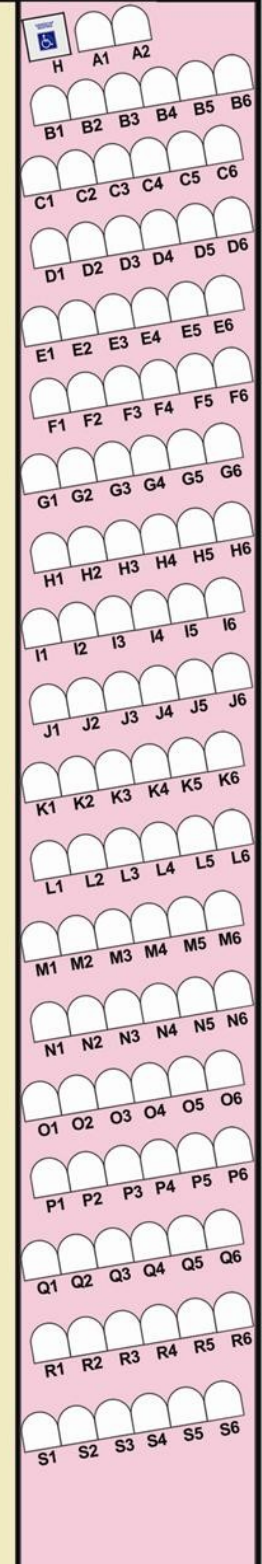

# Garner Performing Arts Center Seating

## STAGE

LEFT SECTION

CENTER SECTION

RIGHT SECTION

## LOBBY