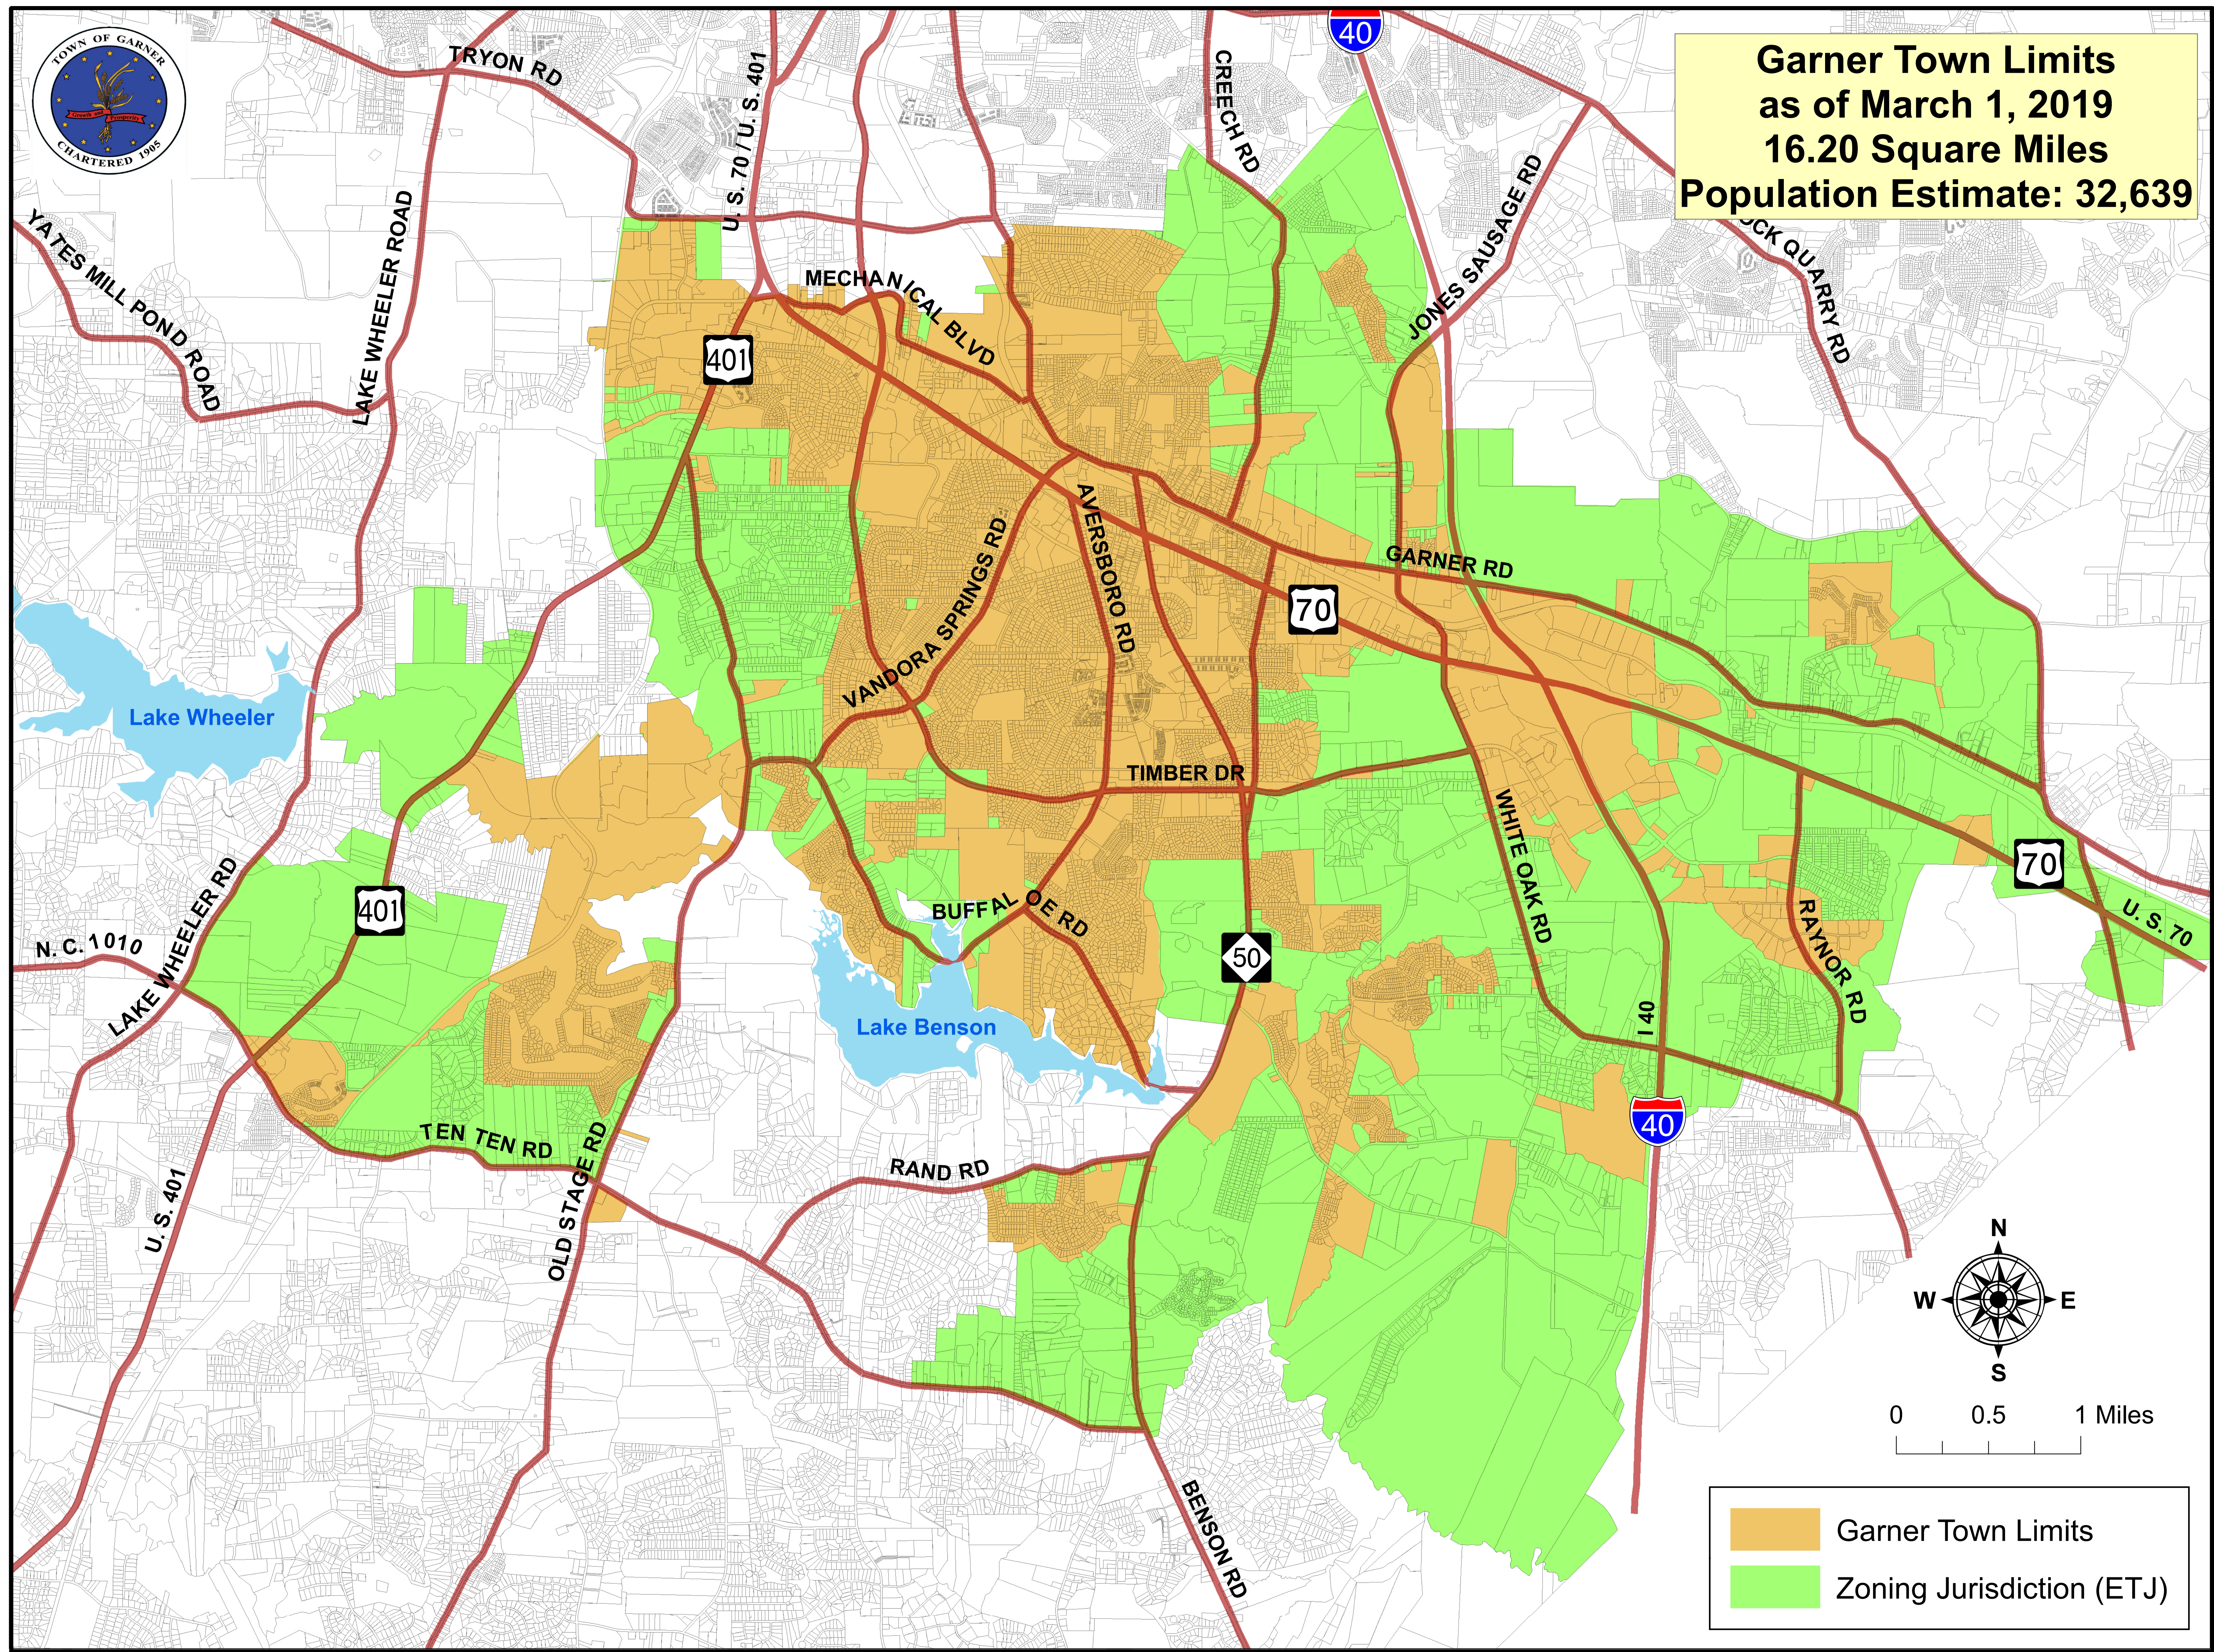

**Garner Town Limits
as of March 1, 2019
16.20 Square Miles
Population Estimate: 32,639**

Garner Town Limits
Zoning Jurisdiction (ETJ)